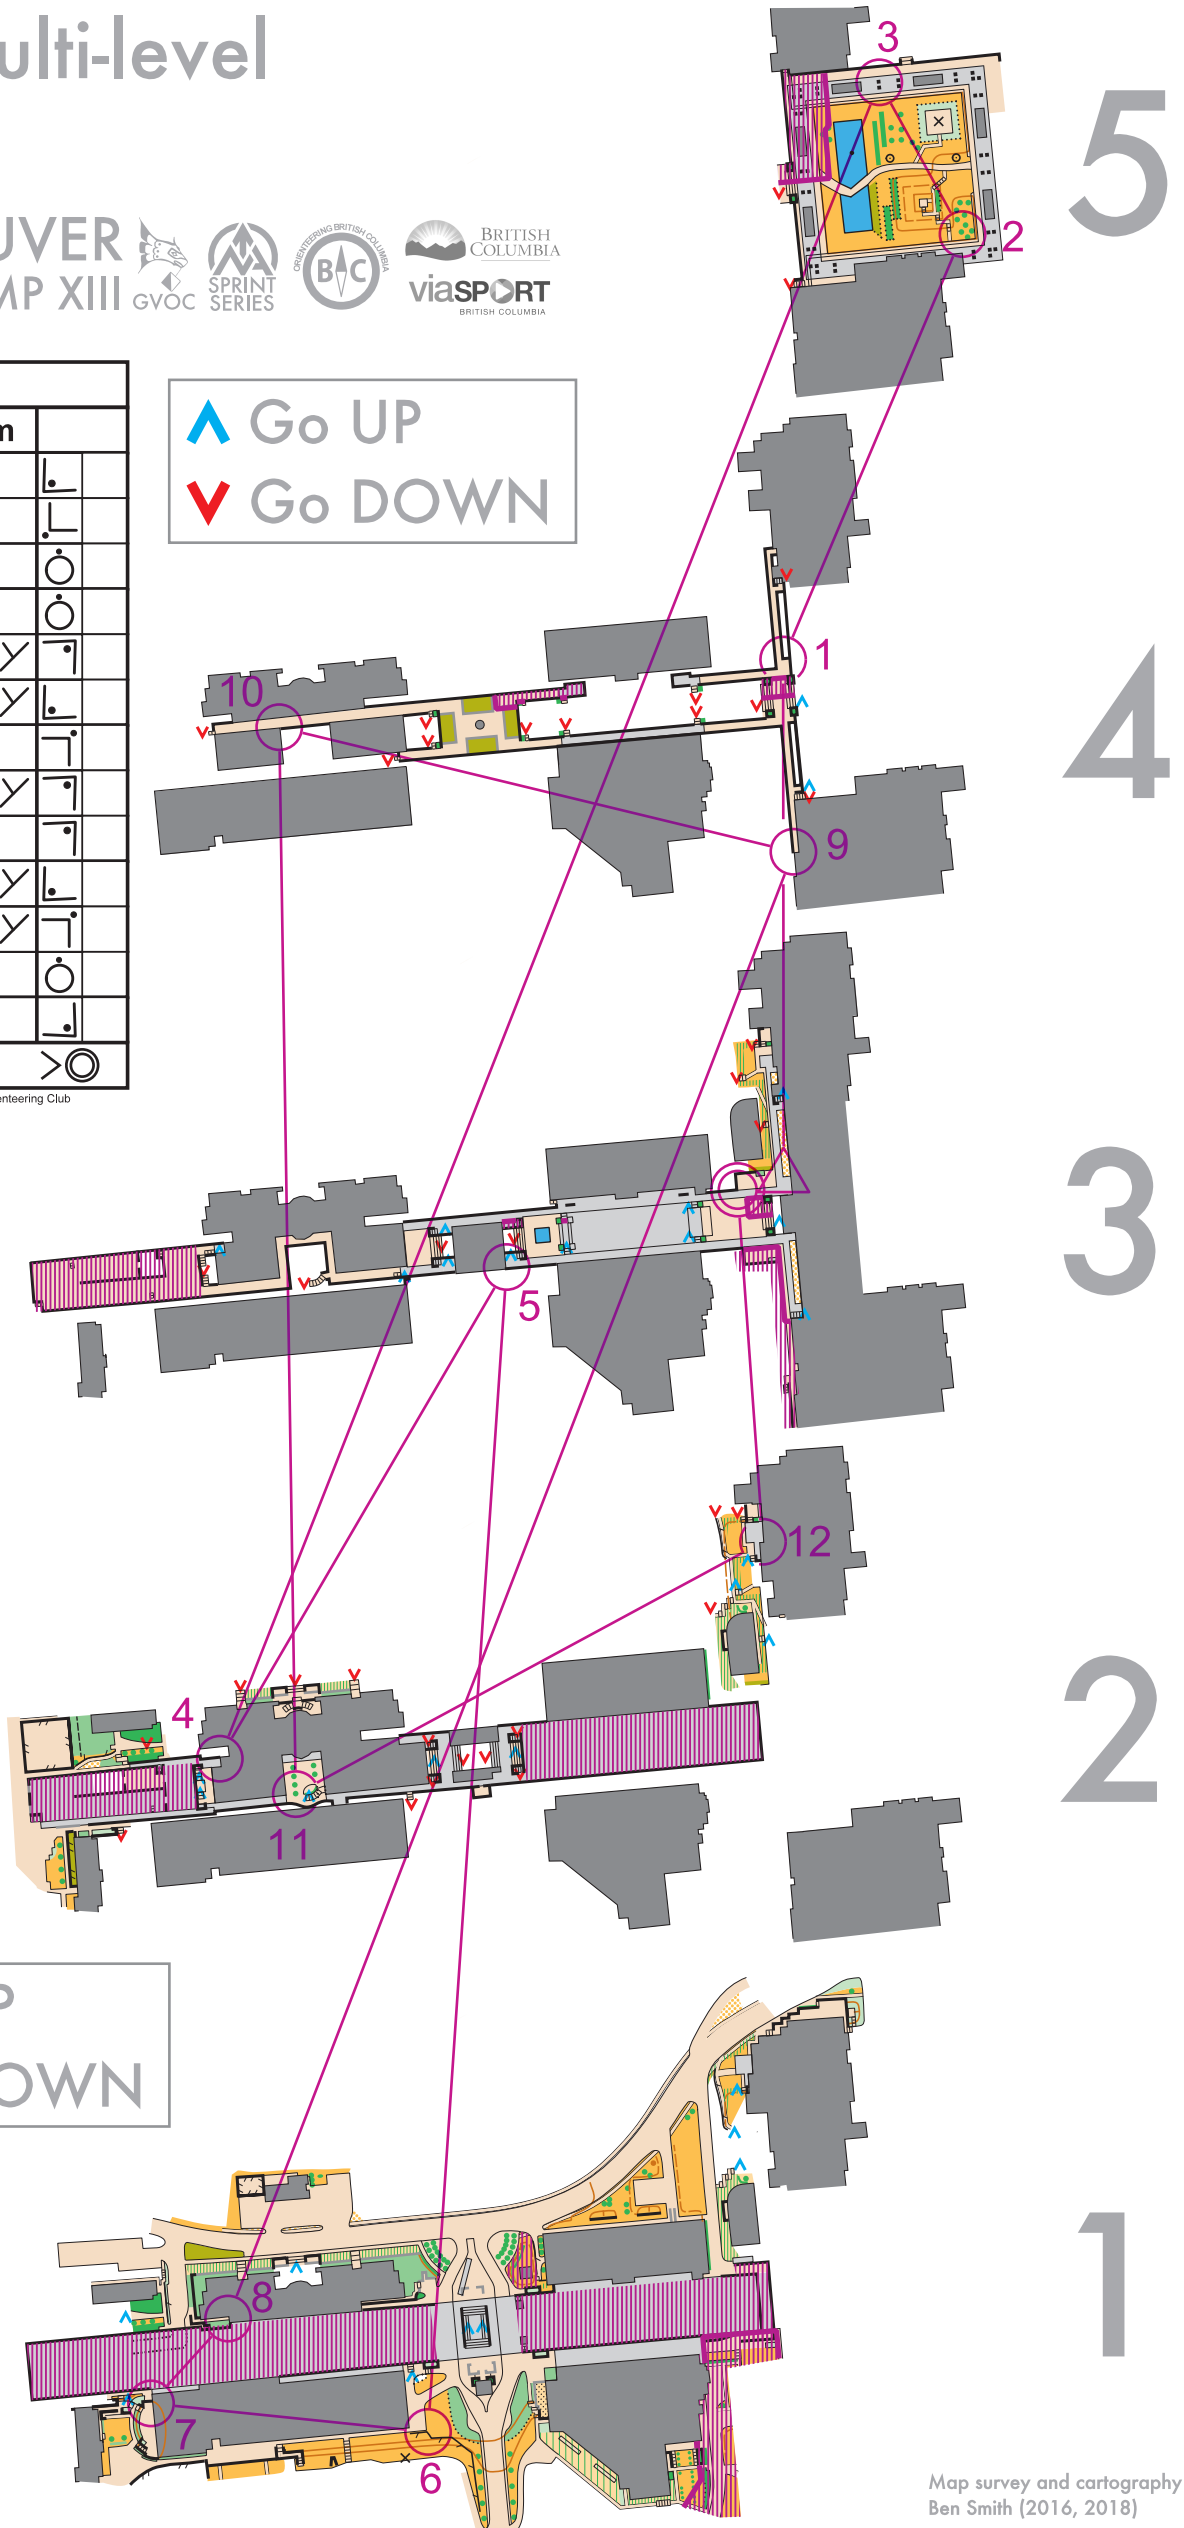

# SFU Multi-level

1:5000

VANCOUVER  
SPRINT CAMP XIII

SFU			
Multi	2.1km		
1	102		
2	112		
3	107		
4	111		
5	108		
6	110		
7	106		
8	103		
9	101		
10	104		
11	109		
12	105		

○ < 225 m > ⊙

www.condes.net 9.7.2 Greater Vancouver Orienteering Club  
SFU

Go UP  
 Go DOWN

Go UP  
 Go DOWN